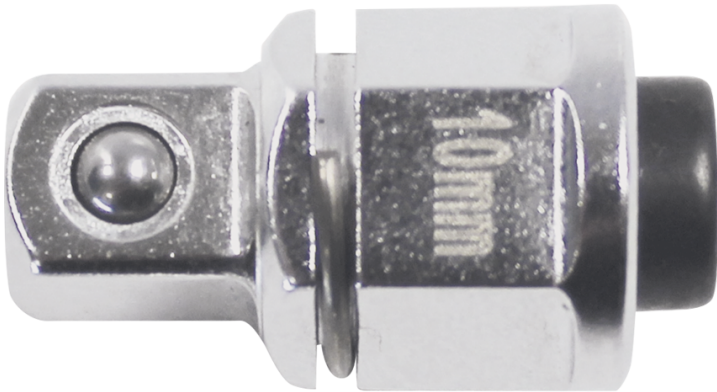

## 373202R

### adapter speed wrench

- For use with 1/4" socket
- Use with 10mm speed wrench
- Polished and chrome plated finish

373202R

Square drive

1/4"

Weight (g)

7