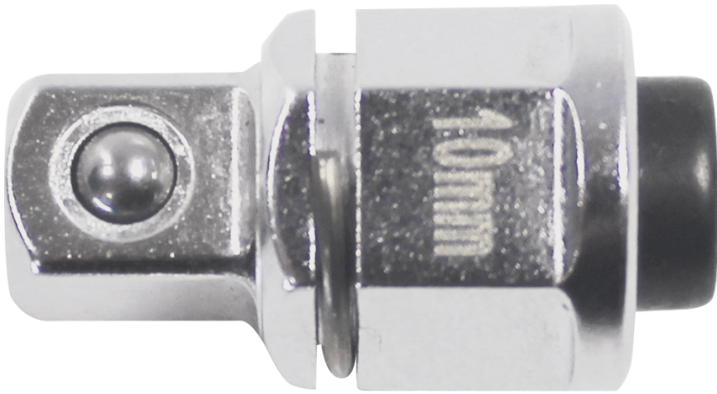

373202R

adapter speed wrench

- For use with 1/4" socket
- Use with 10mm speed wrench
- Polished and chrome plated finish

373202R

Square drive

1/4"

Weight (g)

7