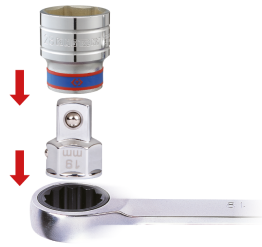

373204R

adapter speed wrench

- For use with 1/2" socket
- Use with 19mm speed wrench
- Polished and chrome plated finish

373204R

Square drive

1/2"

Weight (g)

35