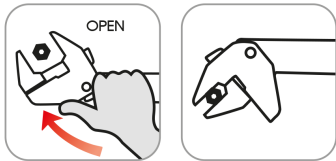

3601R

Speed adjustable Wrench

- Metric and inch
- Chrome finish
- Quick return jaw
- One-finger adjustment by pushing the head

Opening of the jaw (mm)

L (mm)

Weight (g)

360112R

10~30