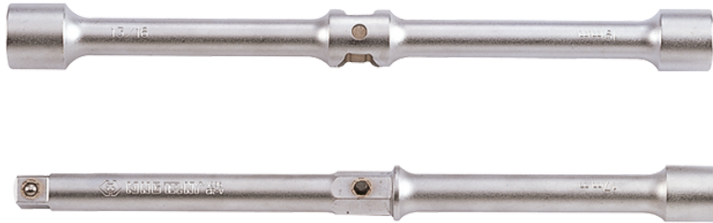

## Metric Wheel Nut Wrench

PAT 192461

- Metric
- Keys for dismantling wheels
- Square drive 1/2"
- Compact
- Chrome plated finish

	Size (mm)	Dimension (Inch)	Square drive	L (mm)	Weight (g)
19961721	17, 19	13/16"	1/2"	300	1100