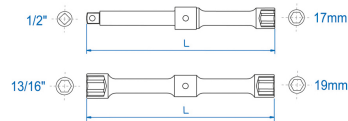

## Metric Wheel Nut Wrench

PAT 192461

- Metric
- Keys for dismantling wheels
- Square drive 1/2"
- Compact
- Chrome plated finish

	Size (mm)	Dimension (Inch)	Square drive	L (mm)	Weight (g)
19961721	17, 19	13/16"	1/2"	300	1100