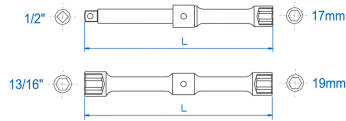

1996

M

Metric Wheel Nut Wrench

PAT 192461

- Metric
- Keys for dismantling wheels
- Square drive 1/2"
- Compact
- Chrome plated finish

	Size (mm)	Dimension (Inch)	Square drive	L (mm)	Weight (g)
19961721	17, 19	13/16"	1/2"	300	1100