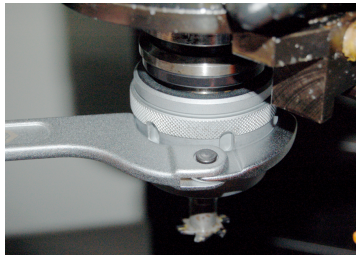

3641

Hinged hook wrench with locknuts

- Can cover several capacities
- 1 wrench replaces several sizes of wrenches
- Polished chrome finish

	Capacity (mm)	L (mm)	Weight (g)
364135	13~35	174	96
364150	35~50	212	166
364180	50~80	285	352
3641C0	80~120	348	652
3641I0	120~180	480	1260