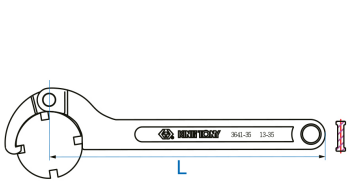

3641

Hinged hook wrench with locknuts

- Can cover several capacities
- 1 wrench replaces several sizes of wrenches
- Polished chrome finish

	Capacity (mm)	L (mm)	Weight (g)
364135	13~35	174	96
364150	35~50	212	166
364180	50~80	285	352
3641C0	80~120	348	652
3641I0	120~180	480	1260