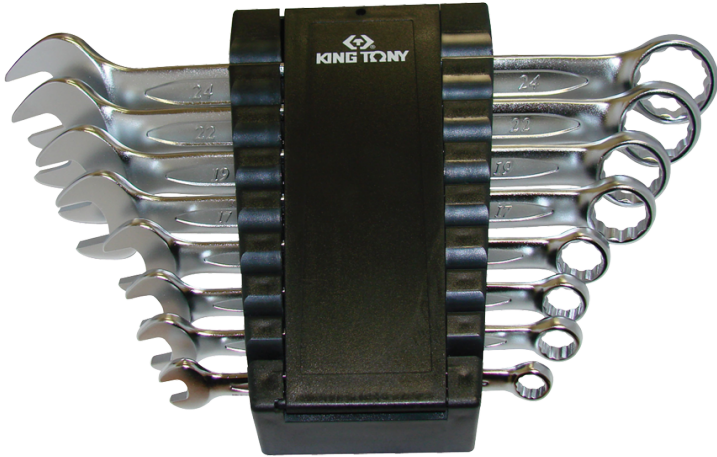

1238MR

M Metric combination wrench set - 8pcs

Weight (kg) : 0.85

KING TONY	Series	Content
	1060	8, 9, 10, 11, 12, 13, 17, 19