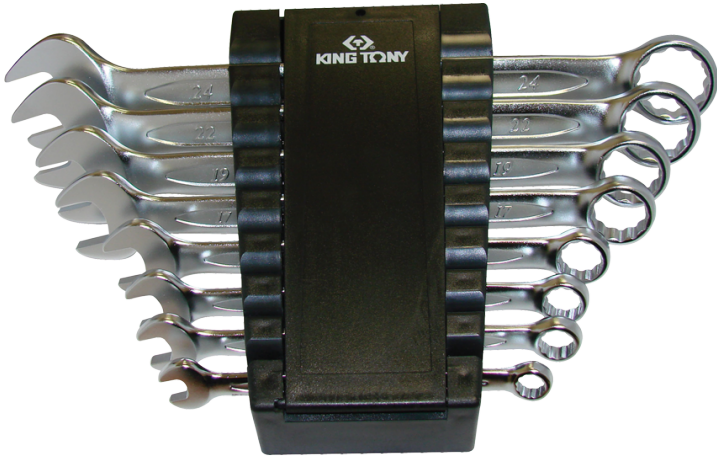

1248MR

M Metric combination wrench set - 8pcs

Weight (kg) : 1.3

	Series	Content
	1060	8, 10, 11, 13, 17, 19, 22, 24