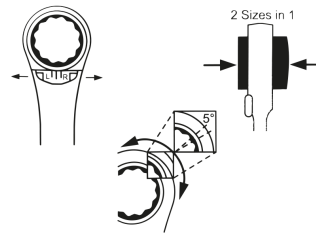

## 14902MR

**M** 4 in 1 double box end speedwrench set - 2 pcs

Weight (kg) : 0.377

- Double box end speed wrench 4 dimensions on 1 wrench

Series

Content

3739M

8x10x12x13 - 16x17x18x19