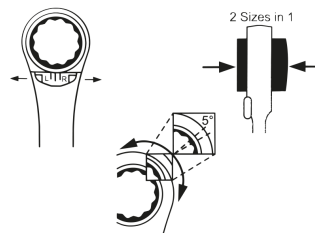

14903MR

M 4 in 1 Double box end SpeedWrench Set - 3 pcs

Weight (kg) : 0.514

- Double box end speed wrench 4 dimensions on 1 wrench

	Series	Content
	3739M	8x9x10x11 - 12x13x14x15 - 16x17x18x19