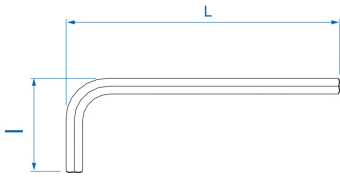

1145M

Metric Short Phosphate Hex Key

- Metric
- Short version
- Phosphate finish

	Size tip (mm)	L (mm)	l (mm)	Weight (g)
114515MZY	H1.5	46	15	0.7
114502MZY	H2	51	17	1.3
114525MZY	H2.5	58	20	3
114503MX	H3	65	23	6
114504MZY	H4	73	28	10
114505MZY	H5	85	33	18