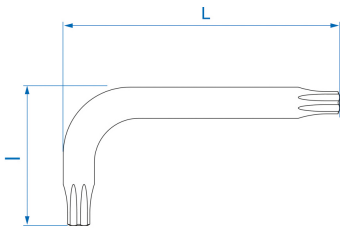

1143R

TORX® Key

- Short version
- SNCM-V steel
- Polished and chrome plated finish

	N° Tip	L (mm)	l (mm)	Weight (g)
114310R	T10	46	16	3.5
114315R	T15	53	16	5.5
114320R	T20	58	19	8
114325R	T25	65	20	11
114327R	T27	72	24	15
114330R	T30	80	29	24.5
114340R	T40	90	35	39
114345R	T45	102	39	57
114350R	T50	115	41	80