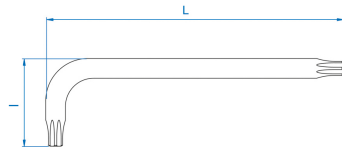

1127R

Long RESISTORX® Key

- Long version
- SNCM-V steel
- Polished and chrome plated finish

	N° Tip	L (mm)	l (mm)	Weight (g)
112710R	T10H	92	18	5
112715R	T15H	103	20	8
112720R	T20H	115	22	12
112725R	T25H	130	25	17
112727R	T27H	146	29	25
112730R	T30H	165	35	40
112740R	T40H	182	40	60
112745R	T45H	202	45	89
112750R	T50H	225	49	126