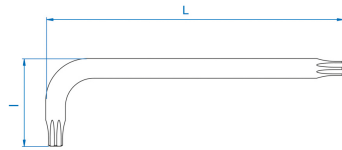

1127R

Long RESISTORX® Key

- Long version
- SNCM-V steel
- Polished and chrome plated finish

	N° Tip	L (mm)	I (mm)	Weight (g)
112710R	T10H	92	18	5
112715R	T15H	103	20	8
112720R	T20H	115	22	12
112725R	T25H	130	25	17
112727R	T27H	146	29	25
112730R	T30H	165	35	40
112740R	T40H	182	40	60
112745R	T45H	202	45	89
112750R	T50H	225	49	126