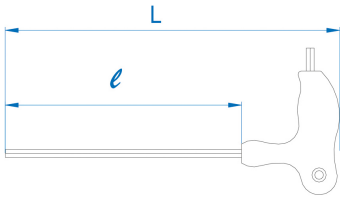

1165MR

M

L-handle hex key

- Metric
- SNCM-V steel
- L-handle, hex double tip
- Chromed and polished finish with black tip

|  | Size tip (mm) | L (mm) | l (mm) | Weight (g) |
|---|---------------|--------|--------|------------|
| 116502MR | H2 | 150 | 100 | 19 |
| 116525MR | H2.5 | 150 | 100 | 21.5 |
| 116503MR | H3 | 150 | 100 | 25 |
| 116504MR | H4 | 150 | 100 | 32.5 |
| 116505MR | H5 | 215 | 150 | 74 |
| 116506MR | H6 | 215 | 150 | 92 |
| 116507MR | H7 | 215 | 150 | 120 |
| 116508MR | H8 | 280 | 200 | 212.5 |
| 116510MR | H10 | 280 | 200 | 289.5 |