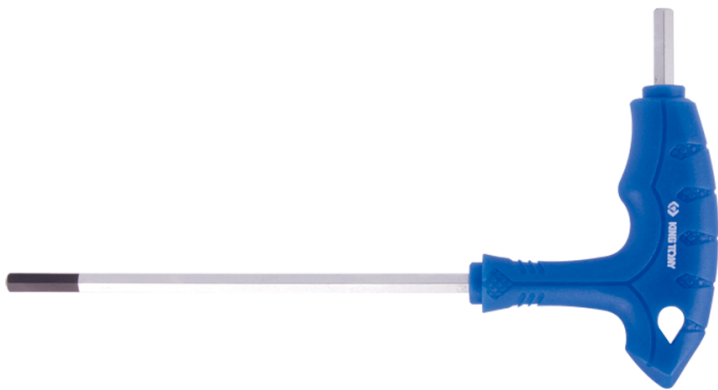

1165MR

M

L-handle hex key

- Metric
- SNCM-V steel
- L-handle, hex double tip
- Chromed and polished finish with black tip

|  | Size tip (mm) | L (mm) | l (mm) | Weight (g) |
|---|---------------|--------|--------|------------|
| 116502MR | H2 | 150 | 100 | 19 |
| 116525MR | H2.5 | 150 | 100 | 21.5 |
| 116503MR | H3 | 150 | 100 | 25 |
| 116504MR | H4 | 150 | 100 | 32.5 |
| 116505MR | H5 | 215 | 150 | 74 |
| 116506MR | H6 | 215 | 150 | 92 |
| 116507MR | H7 | 215 | 150 | 120 |
| 116508MR | H8 | 280 | 200 | 212.5 |
| 116510MR | H10 | 280 | 200 | 289.5 |