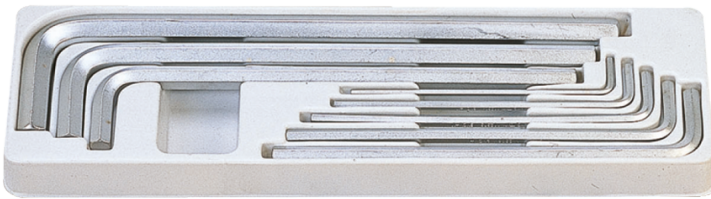

20208MR01

M Extra long metric hex key module set - 8pcs

Thermoformed empty : 8420208MR01
Dimensions L x W x H (mm) : 340x100x25
Weight (kg) : 1.25

- Extra long hex keys

KING TONY	Series	Content
		1125M
		H3 , H4 , H5 , H6 , H8 , H10 , H12 , H14