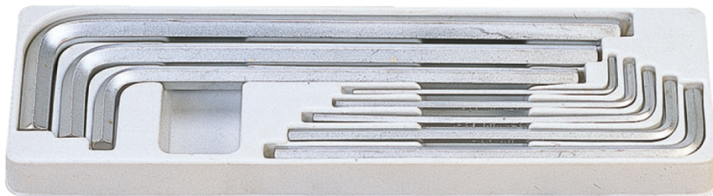

20208MR01

M Extra long metric hex key module set - 8pcs

Thermoformed empty : 8420208MR01
Dimensions L x W x H (mm) : 340x100x25
Weight (kg) : 1.25

- Extra long hex keys

KING TONY	Series	Content
		1125M
		H3 , H4 , H5 , H6 , H8 , H10 , H12 , H14