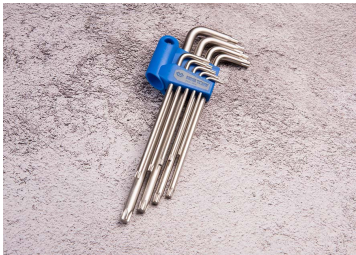

20319PR

Long TORX® key set - 9 pcs

Weight (kg) : 0.5

- Plastic holder

Series

Content

1123R

T10, T15, T20, T25, T27, T30, T40, T45, T50