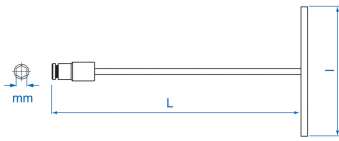

### M Metric T-Shaped Socket Wrench

- Metric
- Douille articulée à 25°
- Nut retained by ball
- Best use for deep acces
- Chrome plated finish
- 6 points socket

	Size (mm)	L (mm)	l (mm)	Weight (g)
576214M	14	600	200	525
576217M	17	600	200	540