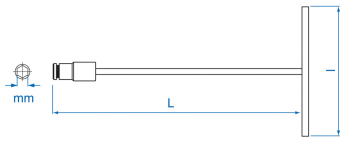

5762M

M Metric T-Shaped Socket Wrench

- Metric
- Douille articulée à 25°
- Nut retained by ball
- Best use for deep acces
- Chrome plated finish
- 6 points socket

	Size (mm)	L (mm)	l (mm)	Weight (g)
576214M	14	600	200	525
576217M	17	600	200	540