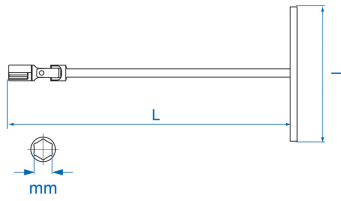

5755M

M Metric T-Shaped Socket Wrench

- Metric
- Douille à double articulation
- Best use for deep acces
- Chrome plated finish
- 6 points socket

	Size (mm)	L (mm)	I (mm)	Weight (g)
575510M	10	396	200	400
575512M	12	400	200	400