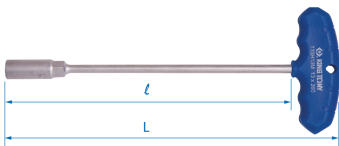

Size (mm)	L (mm)	l (mm)	Weight (g)
115H08M14	8	388	350	147
115H10M14	10	388	350	153
115H13M14	13	390	350	261