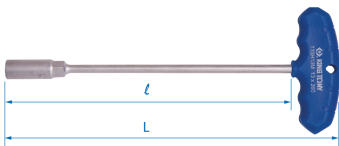

## 115HM

### M T-shaped 6 point wrench with handle

- Chrome vanadium alloy blade
- Polypropylene handle
- Thread : metric
- Polished and chromed finish

	Size (mm)	L (mm)	l (mm)	Weight (g)
115H08M14	8	388	350	147
115H10M14	10	388	350	153
115H13M14	13	390	350	261