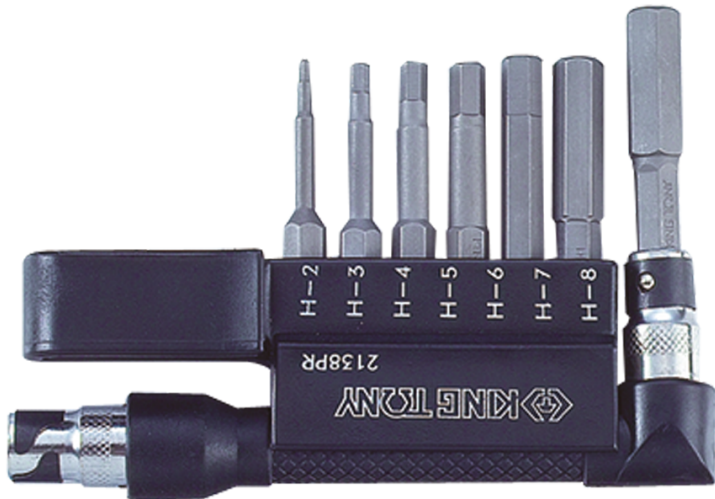

2138PR

L-screwdrivers with hex bits set - 8pcs

Weight (kg) : 0.24

- L-screwdriver 1/4" bits

| KING TONY | Series | Content |
|-----------|--------|---|
| | 1/4" | 7150H H2 , H3 , H4 , H5 , H6 , H7 , H8 |