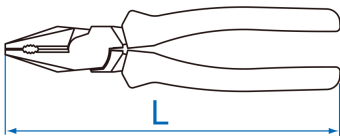

## Combination pliers "Heavy duty"

DIN ISO 5746

- Pipe-grip
- Coarse serrated
- Cutting edges with bevel
- Forged steel
- Hi-leverage type
- Grip material - PP + TPR
- Chrome plated finish
- Polished head

	L (mm)	L (inch)	Cutting Capacities - Soft wire (ø mm)	Cutting Capacities - Semi-soft wire (ø mm)	Cutting Capacities - Hard wire (ø mm)	Cutting Capacities - piano wire (ø mm)	Weight (g)
611209	225	9"	4.0	3.0	2.2	2.0	359