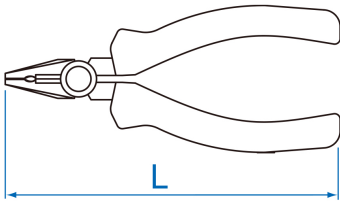

## Mini combination pliers

DIN ISO 5746

- Coarse serrated
- Forged steel
- Phosphate finish
- Cutting edges with small bevel
- Grip material - PP + TPR

	L (mm)	L (inch)	Cutting Capacities - Soft wire (ø mm)	Cutting Capacities - Semi-soft wire (ø mm)	Cutting Capacities - Hard wire (ø mm)	Weight (g)
611405	140	5-1/2"	3.0	2.0	1.6	100