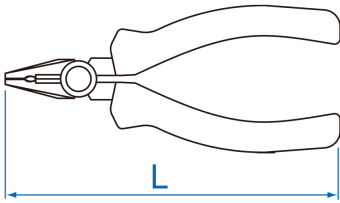

6114

Mini combination pliers

DIN ISO 5746

- Coarse serrated
- Forged steel
- Phosphate finish
- Cutting edges with small bevel
- Grip material - PP + TPR

	L (mm)	L (inch)	Cutting Capacities - Soft wire (ø mm)	Cutting Capacities - Semi-soft wire (ø mm)	Cutting Capacities - Hard wire (ø mm)	Weight (g)
611405	140	5-1/2"	3.0	2.0	1.6	100