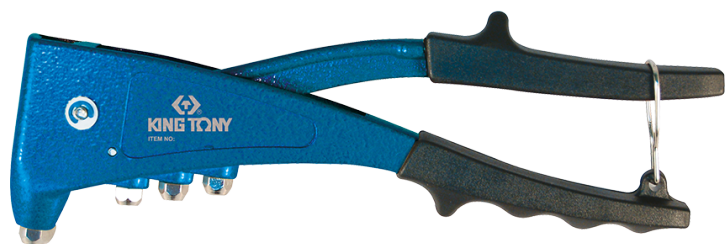

2120101

Manual riveting pliers

- Cast aluminium body
- 4 Nosepieces
- For rivets Ø 2.4, 3.2, 4, 4.8 mm

2120101

l (mm)

260

Weight (g)

539