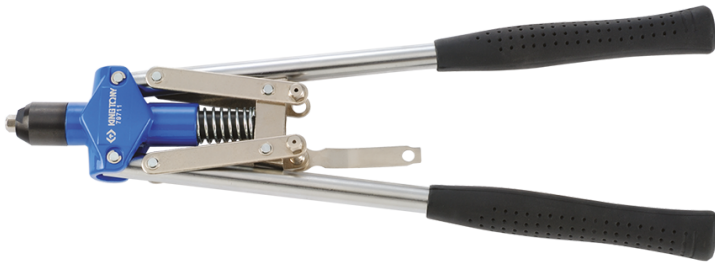

79711

2 Arm riveting pliers

- Cast aluminium body
- For rivets Ø 3.2, 4, 4.8, 6.4 mm

79711

l (mm)

460

Weight (g)

1500