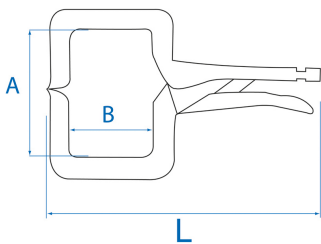

6615

C-Clamp Pliers

- Deep jaw.
- Adjustable back screw.
- Secure clamp for welding.
- Polished and chrome plated finish.

	Deep capacity A (mm)	L (mm)	L (inch)	Capacity B (mm)	Opening max (mm)	Weight (g)
661511	90	280	11"	60	100	790