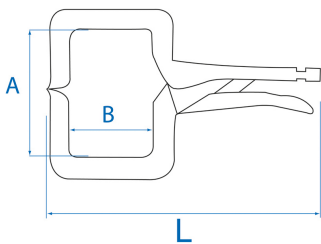

## C-Clamp Pliers

- Deep jaw.
- Adjustable back screw.
- Secure clamp for welding.
- Adjustable jaw tip.
- Polished and chrome plated finish.

	Deep capacity A (mm)	L (mm)	L (inch)	Capacity B (mm)	Opening max (mm)	Weight (g)
662511	95	280	11"	30	96	840
662518	85	457	18-1/2"	240	200	1220