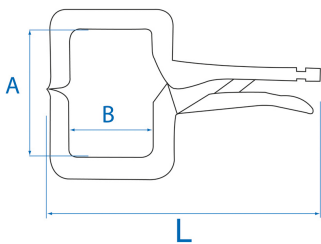

6625

C-Clamp Pliers

- Deep jaw.
- Adjustable back screw.
- Secure clamp for welding.
- Adjustable jaw tip.
- Polished and chrome plated finish.

	Deep capacity A (mm)	L (mm)	L (inch)	Capacity B (mm)	Opening max (mm)	Weight (g)
662511	95	280	11"	30	96	840
662518	85	457	18-1/2"	240	200	1220