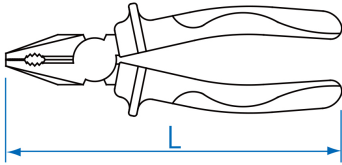

6116A

VDE insulated combination pliers

IEC DIN EN 60900

- Forged steel
- Ergonomic handle TPR security 1000V
- Chrome plated finish

	L (mm)	L (inch)	Cutting Capacities - Soft wire (ø mm)	Cutting Capacities - Semi-soft wire (ø mm)	Cutting Capacities - Hard wire (ø mm)	Cutting Capacities - piano wire (ø mm)	Weight (g)
611607A	185	7-1/2"	4.0	3.0	2.0	1.6	290
611608A	200	8"	4.0	3.0	2.0	1.6	386