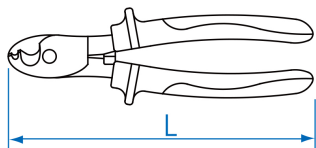

6146A

VDE insulated cable cutting pliers

IEC DIN EN 60900

- Forged steel
- Ergonomic handle TPR security 1000V
- Wire stripping tip
- Chrome plated finish

	L (mm)	L (inch)	∅ max - copper (mm)	∅ max - aluminum (mm)	Weight (g)
614608A	200	8"	14	8	360