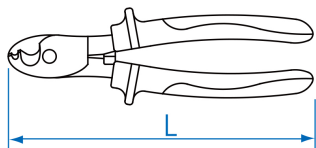

6146A

VDE insulated cable cutting pliers

IEC DIN EN 60900

- Forged steel
- Ergonomic handle TPR security 1000V
- Wire stripping tip
- Chrome plated finish

	L (mm)	L (inch)	ø max - copper (mm)	ø max - aluminum (mm)	Weight (g)
614608A	200	8"	14	8	360