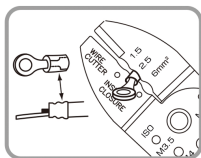

6732

Crimping pliers for insulated connectors

- Integrated wire cutter
- PP handle
- Phosphate finish

	Length (mm)	Bolt cutter (mm)	Wire stripper (mm ²)	Wire cutter (ø mm)	Crimping of insulated and pre-insulated terminals (mm ²)	Weight (g)
673209	230	M2.6, M3, M3.5, M4, M5	0.75, 1, 1.5, 2.5, 4, 6	6	1.5, 2.5, 6 mm ²	261