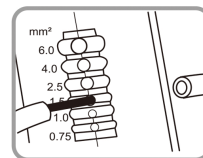

6732

Crimping pliers for insulated connectors

- Integrated wire cutter
- PP handle
- Phosphate finish

	Length (mm)	Bolt cutter (mm)	Wire stripper (mm ²)	Wire cutter (ø mm)	Crimping of insulated and pre-insulated terminals (mm ²)	Weight (g)
673209	230	M2.6, M3, M3.5, M4, M5	0.75, 1, 1.5, 2.5, 4, 6	6	1.5, 2.5, 6 mm ²	261