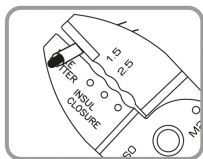

6732

Crimping pliers for insulated connectors

- Integrated wire cutter
- PP handle
- Phosphate finish

	Length (mm)	Bolt cutter (mm)	Wire stripper (mm ²)	Wire cutter (ø mm)	Crimping of insulated and pre-insulated terminals (mm ²)	Weight (g)
673209	230	M2.6, M3, M3.5, M4, M5	0.75, 1, 1.5, 2.5, 4, 6	6	1.5, 2.5, 6 mm ²	261