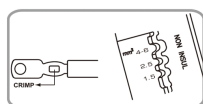

6732

Crimping pliers for insulated connectors

- Integrated wire cutter
- PP handle
- Phosphate finish

	Length (mm)	Bolt cutter (mm)	Wire stripper (mm ²)	Wire cutter (ø mm)	Crimping of insulated and pre-insulated terminals (mm ²)	Weight (g)
673209	230	M2.6, M3, M3.5, M4, M5	0.75, 1, 1.5, 2.5, 4, 6	6	1.5, 2.5, 6 mm ²	261