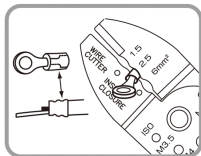

6732

Crimping pliers for insulated connectors

- Integrated wire cutter
- PP handle
- Phosphate finish

	Length (mm)	Bolt cutter (mm)	Wire stripper (mm ²)	Wire cutter (ø mm)	Crimping of insulated and pre-insulated terminals (mm ²)	Weight (g)
673209	230	M2.6, M3, M3.5, M4, M5	0.75, 1, 1.5, 2.5, 4, 6	6	1.5, 2.5, 6 mm ²	261