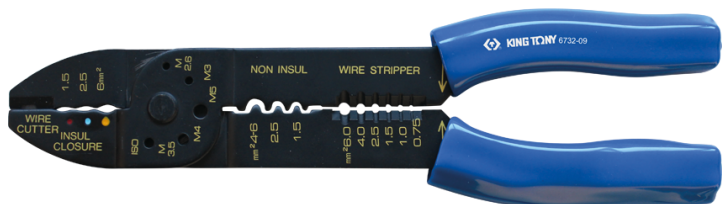

6732

Crimping pliers for insulated connectors

- Integrated wire cutter
- PP handle
- Phosphate finish

	Length (mm)	Bolt cutter (mm)	Wire stripper (mm ²)	Wire cutter (ø mm)	Crimping of insulated and pre-insulated terminals (mm ²)	Weight (g)
673209	230	M2.6, M3, M3.5, M4, M5	0.75, 1, 1.5, 2.5, 4, 6	6	1.5, 2.5, 6 mm ²	261