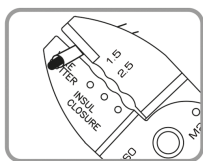

6732

Crimping pliers for insulated connectors

- Integrated wire cutter
- PP handle
- Phosphate finish

	Length (mm)	Bolt cutter (mm)	Wire stripper (mm ²)	Wire cutter (ø mm)	Crimping of insulated and pre-insulated terminals (mm ²)	Weight (g)
673209	230	M2.6, M3, M3.5, M4, M5	0.75, 1, 1.5, 2.5, 4, 6	6	1.5, 2.5, 6 mm ²	261