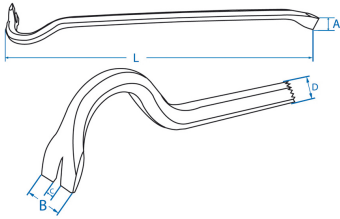

## Pry bar

- Drop forged and treated C40 steel
- Flat and crowbar end
- Red lacquer finish

	Length L (mm)	ø D (mm)	Head Width A (mm)	Rear Width B (mm)	Opening C (mm)	Weight (g)
7941060	600	18	27	34	6	1425
7941080	800	18	28	38	10	1875