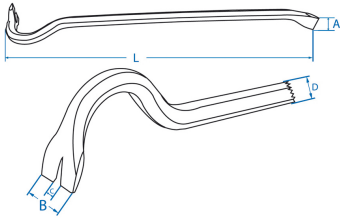

79410

Pry bar

- Drop forged and treated C40 steel
- Flat and crowbar end
- Red lacquer finish

|  | Length L (mm) | ø D (mm) | Head Width A (mm) | Rear Width B (mm) | Opening C (mm) | Weight (g) |
|--|---------------|----------|-------------------|-------------------|----------------|------------|
| 7941060 | 600 | 18 | 27 | 34 | 6 | 1425 |
| 7941080 | 800 | 18 | 28 | 38 | 10 | 1875 |