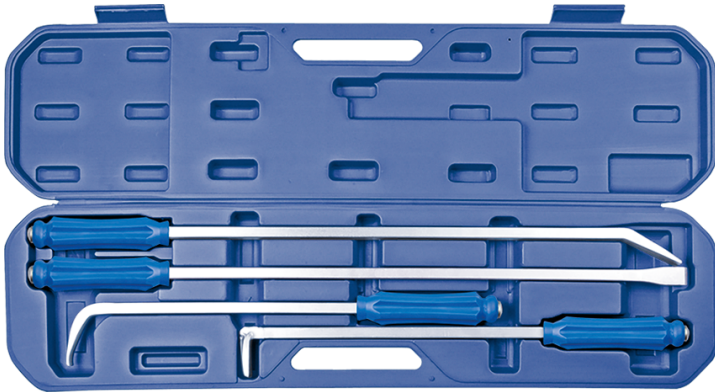

## 9TK024

### Heavy duty pry bar set - 4 pcs

- Extra long pry bars for more leverage
- Includes a straight pry bar and 90°, 45° and 30° bent pry bars. Suitable for a wide range of uses.
- For heavy duty use

Series