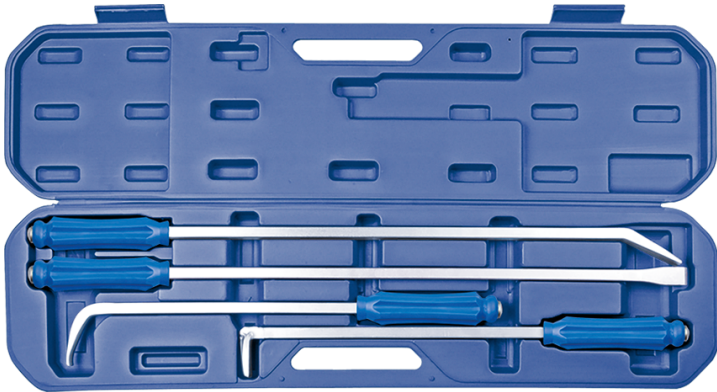

9TK024

Heavy duty pry bar set - 4 pcs

- Extra long pry bars for more leverage
- Includes a straight pry bar and 90°, 45° and 30° bent pry bars. Suitable for a wide range of uses.
- For heavy duty use

Series

Content

9TK2

9TK225A (x1) - 9TK225B (x1) - 9TK236A (x1) - 9TK236B (x1)