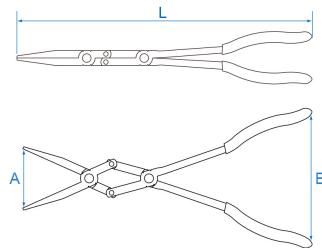

6329

Extra long double jointed long-nose pliers

- Double joint and slim profile, for working in hard-to-reach places, even single-handed
- Serrated nose for good grip
- Thin serrated
- Slim profile
- Half-round jaws
- Double joint
- Grip material - PVC

|  | A (mm) | B (mm) | L (mm) | L (inch) | Weight (g) |
|---|--------|--------|--------|----------|------------|
| 632913 | 50 | 110 | 340 | 13 | 365 |