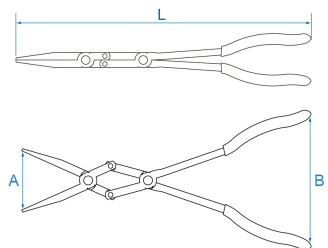

6329

Extra long double jointed long-nose pliers

- Double joint and slim profile, for working in hard-to-reach places, even single-handed
- Serrated nose for good grip
- Thin serrated
- Slim profile
- Half-round jaws
- Double joint
- Grip material - PVC

KING TONY	A (mm)	B (mm)	L (mm)	L (inch)	Weight (g)
632913	50	110	340	13	365