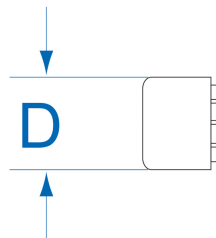

### Hickory hammer with interchangeable tips - steel head

- Hickory handle
- 2 polyurethane tips
- Patented system, safety anchoring with double grip
- Fixed head with rounded steel wedge

	Size D (mm)	L (mm)	Head Length H (mm)	Weight (g)
784222PIH	22	280	75	180
784227PIH	27	300	89	294
784232PIH	32	300	93	378
784240PIH	40	320	111	624
784250PIH	50	320	115	910