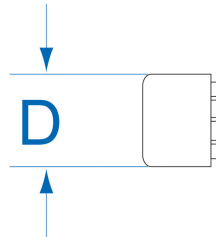

### Hickory hammer with interchangeable tips - steel head

- Hickory handle
- 2 polyurethane tips
- Patented system, safety anchoring with double grip
- Fixed head with rounded steel wedge

	Size D (mm)	L (mm)	Head Length H (mm)	Weight (g)
784222PIH	22	280	75	180
784227PIH	27	300	89	294
784232PIH	32	300	93	378
784240PIH	40	320	111	624
784250PIH	50	320	115	910