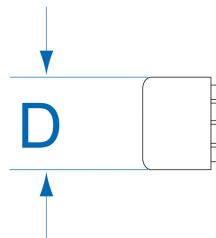

### Hickory hammer with interchangeable tips - aluminium head

- Hickory handle
- 2 polyurethane tips
- Patented system, safety anchoring with double grip
- Fixed head with rounded steel wedge

	Size D (mm)	L (mm)	Head Length H (mm)	Weight (g)
784222PAH	22	280	75	124
784227PAH	27	300	89	187
784232PAH	32	300	93	230
784240PAH	40	320	111	375
784250PAH	50	320	115	504