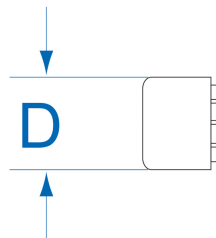

7842__PAH

Hickory hammer with interchangeable tips - aluminium head

- Hickory handle
- 2 polyurethane tips
- Patented system, safety anchoring with double grip
- Fixed head with rounded steel wedge

	Size D (mm)	L (mm)	Head Length H (mm)	Weight (g)
784222PAH	22	280	75	124
784227PAH	27	300	89	187
784232PAH	32	300	93	230
784240PAH	40	320	111	375
784250PAH	50	320	115	504