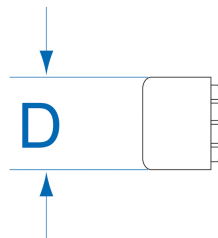

### Interchangeable nylon hammer tips - Nylon

- 100 shore hardness
- Patented system, safety anchoring with double grip

	Size D (mm)
91522N	22
91527N	27
91532N	32
91540N	40
91550N	50