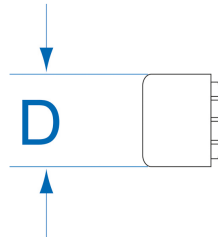

915_N

Interchangeable nylon hammer tips - Nylon

- 100 shore hardness
- Patented system, safety anchoring with double grip

Size D (mm)

91522N

22

91527N

27