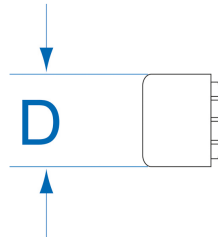

### Interchangeable rubber hammer tips - rubber

- 65/95 shore hardness
- Patented system, safety anchoring with double grip

Size D (mm)

91522G

22

91527G

27

91532G