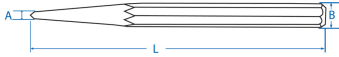

761

Center punch

- Steel forged chrome vanadium
- Hexagonal form
- Phosphate finish

	Length L (mm)	Head Width A (mm)	Rear Width B (mm)	Weight (g)
7610304	100	3	8	34
7610405	120	4	10	59
7610506	150	5	12	116