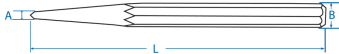

## Center punch

- Steel forged chrome vanadium
- Hexagonal form
- Phosphate finish

	Length L (mm)	Head Width A (mm)	Rear Width B (mm)	Weight (g)
7610304	100	3	8	34
7610405	120	4	10	59
7610506	150	5	12	116