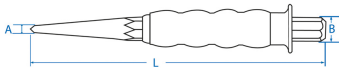

761G

Sheathed Center punch

- Reduced vibrations
- Belt sheath protects hands
- Comfortable grip
- Hexagonal form
- Steel forged chrome vanadium
- Polished finish

	Length L (mm)	Head Width A (mm)	Rear Width B (mm)	Weight (g)
7610474G	185	4	10	107
7610674G	185	6	10	112
7610874G	185	8	13	182
7611074G	185	7	12	173
7612574G	185	2.5	10	106