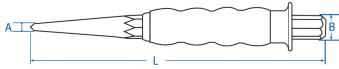

761G

Sheathed Center punch

- Reduced vibrations
- Belt sheath protects hands
- Comfortable grip
- Hexagonal form
- Steel forged chrome vanadium
- Polished finish

	Length L (mm)	Head Width A (mm)	Rear Width B (mm)	Weight (g)
7610474G	185	4	10	107
7610674G	185	6	10	112
7610874G	185	8	13	182
7611074G	185	7	12	173
7612574G	185	2.5	10	106