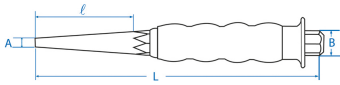

763G

Sheathed starter punch

- Reduced vibrations
- Belt sheath protects hands
- Comfortable grip
- Hexagonal form
- Steel forged chrome vanadium
- Polished finish
- Use a nail punch to remove and maintain your pin punch.

	Length L (mm)	Head Width A (mm)	Head Length l (mm)	Rear Width B (mm)	Weight (g)
7630274G	185	2	60	10	105
7630374G	185	3	60	10	105
7630474G	185	4	60	10	109
7630574G	185	5	60	10	111
7630674G	185	6	60	10	115
7630874G	185	8	60	10	165