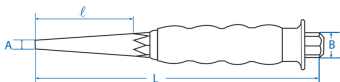

### Sheathed starter punch

- Reduced vibrations
- Belt sheath protects hands
- Comfortable grip
- Hexagonal form
- Steel forged chrome vanadium
- Polished finish
- Use a nail punch to remove and maintain your pin punch.

	Length L (mm)	Head Width A (mm)	Head Length l (mm)	Rear Width B (mm)	Weight (g)
7630274G	185	2	60	10	105
7630374G	185	3	60	10	105
7630474G	185	4	60	10	109
7630574G	185	5	60	10	111
7630674G	185	6	60	10	115
7630874G	185	8	60	10	165