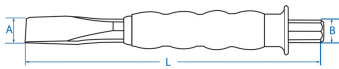

762G

Sheathed Chisels

- Reduced vibrations
- Belt sheath protects hands
- Comfortable grip
- Hexagonal form
- Steel forged chrome vanadium
- Polished finish

	Length L (mm)	Head Width A (mm)	Rear Width B (mm)	Weight (g)
7621875G	185	18	12	180
7621975G	185	19	12	182
7622084G	210	20	14	272
7622284G	210	22	14	273