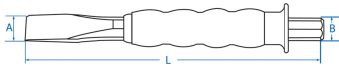

### Sheathed Chisels

- Reduced vibrations
- Belt sheath protects hands
- Comfortable grip
- Hexagonal form
- Steel forged chrome vanadium
- Polished finish

	Length L (mm)	Head Width A (mm)	Rear Width B (mm)	Weight (g)
7621875G	185	18	12	180
7621975G	185	19	12	182
7622084G	210	20	14	272
7622284G	210	22	14	273