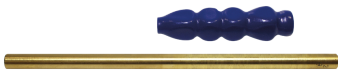

766_10

Sheathed brass pin punch

- Made from brass to protect the workpiece
- Detachable handle: reduces vibrations and improves grip

	Length L (mm)	ø (mm)	Weight (g)
7661210	250	12	382
7661510	250	15	478
7662010	250	20	637
7661010	250	10	231