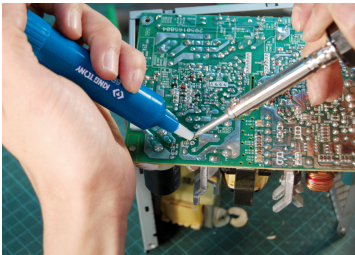

### Desoldering pump

- Desoldering pump strong suction mechanism
- ABS body plastic
- interchangeable bit (6BD111)

6BD11

Length (mm)

195

Weight (g)

41,8