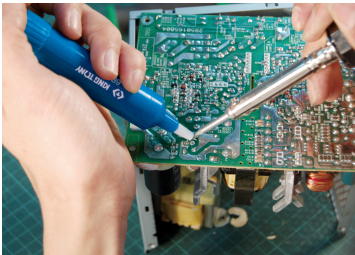

6BD11

Desoldering pump

- Desoldering pump strong suction mechanism
- ABS body plastic
- interchangeable bit (6BD111)

6BD11

Length (mm)

195

Weight (g)

41,8