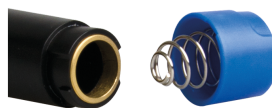

79831

3W SMD LED Pen light (135 lm)

CE

- 6 SMD LED
- 3W, 135 Lm
- Brightness: 210 lux at 0.5 m
- ABS body
- Rotates 360° for precise positioning
- With a hook to fix the light to clothing, freeing up hands and saving space
- Integrated magnetic fastener
- Polyethylene lens guarantees perfect light diffusion on the surface
- Works with three LR03 AAA (1.5V) batteries, not supplied

Brightness (lm)

Dimensions (mm)

Weight (g)

79831

135

165 x 25 x 30

58