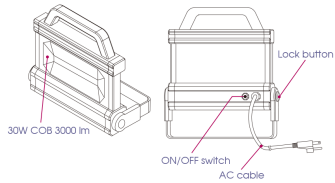

### 30W COB wired searchlight (3000 lm)

CE  
IP54

- 30W COB
- Brightness : 3000 lumen (lm)
- Swiveling base 180°
- Accessories : 1.8m AC adapter
- Norm : IP54
- Color temperature: 6000-7000 kelvin (white light)

	Dimensions W x D x H (mm)	Brightness (lm)	Color temperature (kelvin)	Weight (g)
9TA42AA	238 x 46 x 270	3000	6000-7000	1239