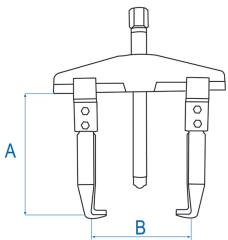

796224

2 arms universal pullers

- 2 sliding and interchangeable arms
- For internal and external pulling
- Quick and precise tightening
- Thin threading

	Breadth of scope B Max (mm)	Deep capacity A (mm)	Power (T)	Characteristics of the screw (mm)	Screw length (mm)	Hex drive	Screw spare parts	Weight (g)
79622435	350	200	12	M28x2	310	32		8500
79622440	520	200	12	M32x2,25	355	35		14000
79622450	640	225	15	M32x2,25	355	35		24000