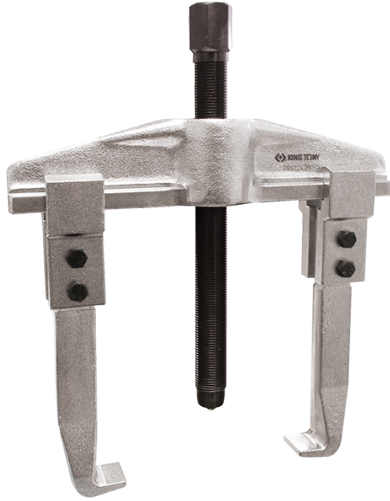

796224

2 arms universal pullers

- 2 sliding and interchangeable arms
- For internal and external pulling
- Quick and precise tightening
- Thin threading

	Breadth of scope B Max (mm)	Deep capacity A (mm)	Power (T)	Characteristics of the screw (mm)	Screw length (mm)	Hex drive	Screw spare parts	Weight (g)
79622435	350	200	12	M28x2	310	32		8500
79622440	520	200	12	M32x2,25	355	35		14000
79622450	640	225	15	M32x2,25	355	35		24000