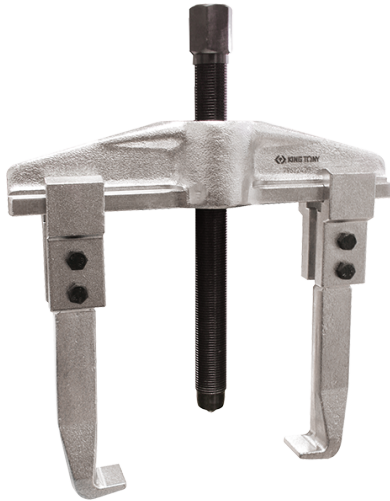

796224

2 arms universal pullers

- 2 sliding and interchangeable arms
- For internal and external pulling
- Quick and precise tightening
- Thin threading

	Breadth of scope B Max (mm)	Deep capacity A (mm)	Power (T)	Characteristics of the screw (mm)	Screw length (mm)	Hex drive	Screw spare parts	Weight (g)
79622435	350	200	12	M28x2	310	32		8500
79622440	520	200	12	M32x2,25	355	35		14000
79622450	640	225	15	M32x2,25	355	35		24000