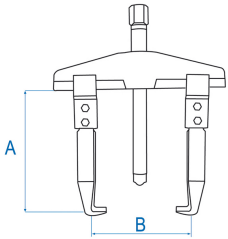

796224

2 arms universal pullers

- 2 sliding and interchangeable arms
- For internal and external pulling
- Quick and precise tightening
- Thin threading

	Breadth of scope B Max (mm)	Deep capacity A (mm)	Power (T)	Characteristics of the screw (mm)	Screw length (mm)	Hex drive	Screw spare parts	Weight (g)
79622435	350	200	12	M28x2	310	32		8500
79622440	520	200	12	M32x2,25	355	35		14000
79622450	640	225	15	M32x2,25	355	35		24000