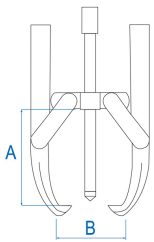

### Micro extractor with 2 articulated arms

- For an internal and an external extraction
- Articulated claws
- Thin threading

	Breadth of scope B Max (mm)	Deep capacity A (mm)	Height of a claw (mm)	Power (T)	Square drive	Screw spare parts	Weight (g)
79629300	70	55	1.5	0.5	9		200
79629301	100	85	2.5	1	12		400