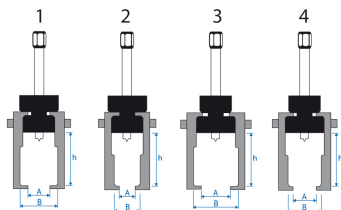

796257

Windshield wiper arm puller

- For windshield wiper arms
- 4 in 1 version
- Fixed claws
- Thin threading

	Width of the opening A1 (mm)	Width of the opening A2 (mm)	Width of the opening A3 (mm)	Width of the opening A4 (mm)	Width of reach B1 (mm)	Width of the scope B3 (mm)	Width of reach B4 (mm)	Deep capacity h (mm)	Hex drive	Width of the scope B2 (mm)	Screw spare parts	Weight (g)
796257 01	17	13	23	19	30	36	28	31	10	22		175
796257 02	28	24	34	30	41	47	39	31	10	33		215