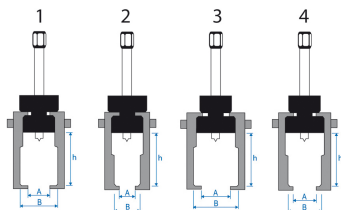

## Windshield wiper arm puller

- For windshield wiper arms
- 4 in 1 version
- Fixed claws
- Thin threading

	Width of the opening A1 (mm)	Width of the opening A2 (mm)	Width of the opening A3 (mm)	Width of the opening A4 (mm)	Width of reach B1 (mm)	Width of the scope B3 (mm)	Width of reach B4 (mm)	Deep capacity h (mm)	Hex drive	Width of the scope B2 (mm)	Screw spare parts	Weight (g)
796257 01	17	13	23	19	30	36	28	31	10	22		175
796257 02	28	24	34	30	41	47	39	31	10	33		215