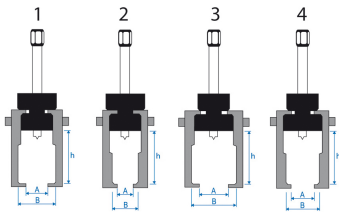

796257L

Windshield wiper arm puller

- For windshield wiper arms
- 4 in 1 version
- Fixed claws
- Thin threading
- With Injector

 79625701L

Width of the opening A1 (mm) : 17

Width of the opening A2 (mm) : 13

Width of the opening A3 (mm) : 23

Width of the opening A4 (mm) : 19

Width of reach B1 (mm) : 30

Width of the scope B3 (mm) : 36

Width of reach B4 (mm) : 28

Deep capacity h (mm) : 44

Hex drive : 10

Width of the scope B2 (mm) : 22

Screw spare parts :

Weight (g) : 205