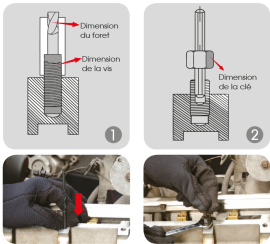

11225SQE

Stud extractor set - 25 pcs

Weight (kg) : 0.79

Note : Non-reversible guides, allowing external extraction only

- For external extraction
- 10 external guides from M5 to M14
- 5 Right threaded drill bits: 4, 5, 6, 7.5, 8.5 mm
- 5 extraction pins
- 5 hexagonal adapters for pins