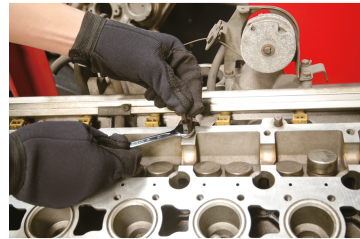

11225SQE

Stud extractor set - 25 pcs

Weight (kg) : 0.79

Note : Non-reversible guides, allowing external extraction only

- For external extraction
- 10 external guides from M5 to M14
- 5 Right threaded drill bits: 4, 5, 6, 7.5, 8.5 mm
- 5 extraction pins
- 5 hexagonal adapters for pins