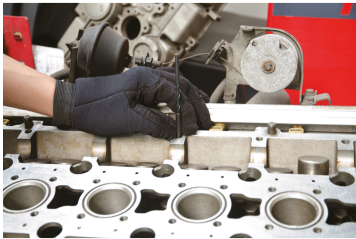

11225SQE

Stud extractor set - 25 pcs

Weight (kg) : 0.79

Note : Non-reversible guides, allowing external extraction only

- For external extraction
- 10 external guides from M5 to M14
- 5 Right threaded drill bits: 4, 5, 6, 7.5, 8.5 mm
- 5 extraction pins
- 5 hexagonal adapters for pins