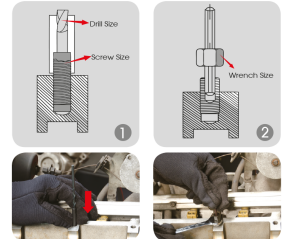

11225SQE

Stud extractor set - 25 pcs

Weight (kg) : 0.79

Note : Non-reversible guides, allowing external extraction only

- For external extraction
- 10 external guides from M5 to M14
- 5 Right threaded drill bits: 4, 5, 6, 7.5, 8.5 mm
- 5 extraction pins
- 5 hexagonal adapters for pins