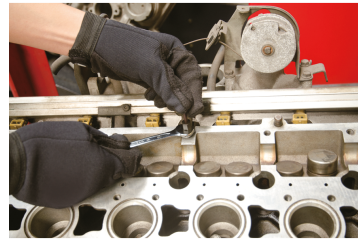

11225SQE

Stud extractor set - 25 pcs

Weight (kg) : 0.79

Note : Non-reversible guides, allowing external extraction only

- For external extraction
- 10 external guides from M5 to M14
- 5 Right threaded drill bits: 4, 5, 6, 7.5, 8.5 mm
- 5 extraction pins
- 5 hexagonal adapters for pins