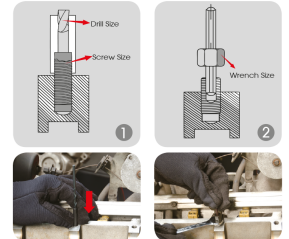

11225SQE

Stud extractor set - 25 pcs

Weight (kg) : 0.79

Note : Non-reversible guides, allowing external extraction only

- For external extraction
- 10 external guides from M5 to M14
- 5 Right threaded drill bits: 4, 5, 6, 7.5, 8.5 mm
- 5 extraction pins
- 5 hexagonal adapters for pins