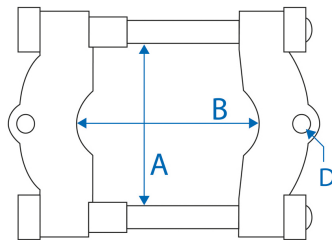

9BA2200A

Separator for Beam of 9BA1100S series

- Especially made for gearboxes and narrow spaces

	Breadth of scope B Max (mm)	Breadth of scope B Min (mm)	Deep capacity A (mm)	ø D (mm)	Compatible with	Weight (g)
9BA2203A	60	4	60	3/8"	Beams 9BA1103S	750
9BA2204B	80	6	80	3/8"	Beams 9BA1110S	1300