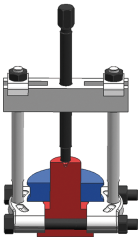

## 9BA2200A

### Separator for Beam of 9BA1100S series

- Especially made for gearboxes and narrow spaces

	Breadth of scope B Max (mm)	Breadth of scope B Min (mm)	Deep capacity A (mm)	ø D (mm)	Compatible with	Weight (g)
9BA2203A	60	4	60	3/8"	Beams 9BA1103S	750
9BA2204B	80	6	80	3/8"	Beams 9BA1110S	1300