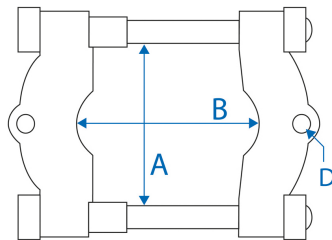

### Separator for Beam of 9BA1100S series

- Especially made for gearboxes and narrow spaces

	Breadth of scope B Max (mm)	Breadth of scope B Min (mm)	Deep capacity A (mm)	ø D (mm)	Compatible with	Weight (g)
9BA2203A	60	4	60	3/8"	Beams 9BA1103S	750
9BA2204B	80	6	80	3/8"	Beams 9BA1110S	1300