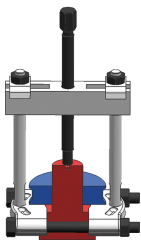

9BA2200A

Separator for Beam of 9BA1100S series

- Especially made for gearboxes and narrow spaces

	Breadth of scope B Max (mm)	Breadth of scope B Min (mm)	Deep capacity A (mm)	ø D (mm)	Compatible with	Weight (g)
9BA2203A	60	4	60	3/8"	Beams 9BA1103S	750
9BA2204B	80	6	80	3/8"	Beams 9BA1110S	1300