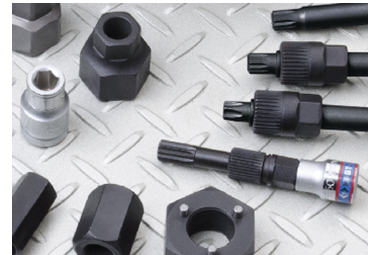

9DA022

Detachable alternator pulley extractor - 22 pcs

- Used to install and remove detachable alternator pulleys
- Conceived for the following alternators brands : Bosch, Valeo, Magneti Marelli, Denso
- Also works for VW, Audi, Citroën/Peugeot, Mercedes, Renault, BMW, Fiat, Ford, Toyota