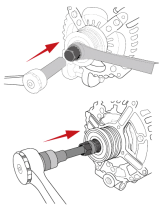

9DA022

Detachable alternator pulley extractor - 22 pcs

- Used to install and remove detachable alternator pulleys
- Conceived for the following alternators brands : Bosch, Valeo, Magneti Marelli, Denso
- Also works for VW, Audi, Citroën/Peugeot, Mercedes, Renault, BMW, Fiat, Ford, Toyota